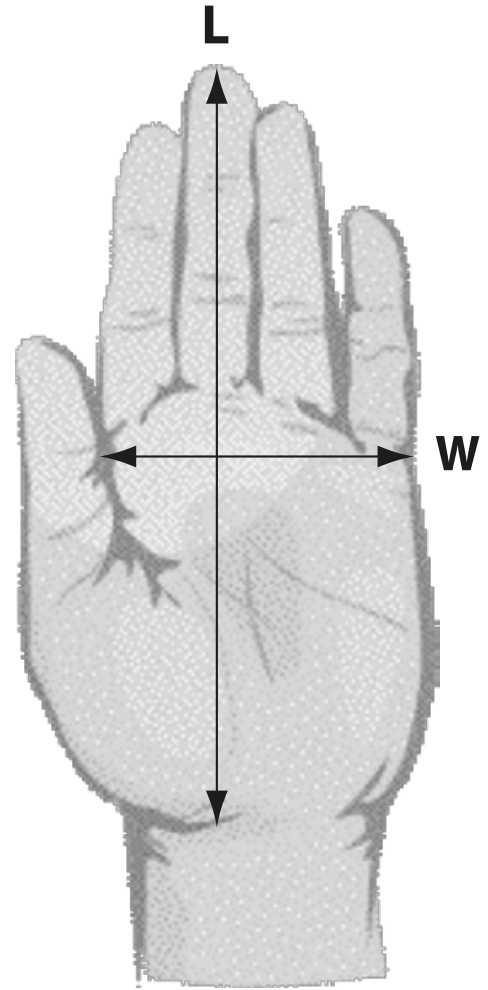

## Glove Sizing

Please refer to these instructions when ordering gloves.

1. Measure the width of your hand across the base of your fingers (W)
2. Measure the length of your hand from the end of the second finger to the base of the palm (L).

### Performance Plus

	Medium	Large	X Large
<b>Width</b>	105mm	110mm	120mm
<b>Length</b>	205mm	205mm	210mm

### Fingerless

	Medium	Large	X Large
<b>Width</b>	105mm	110mm	120mm
<b>Length</b>	160mm	170mm	185mm

W =  mm

L =  mm